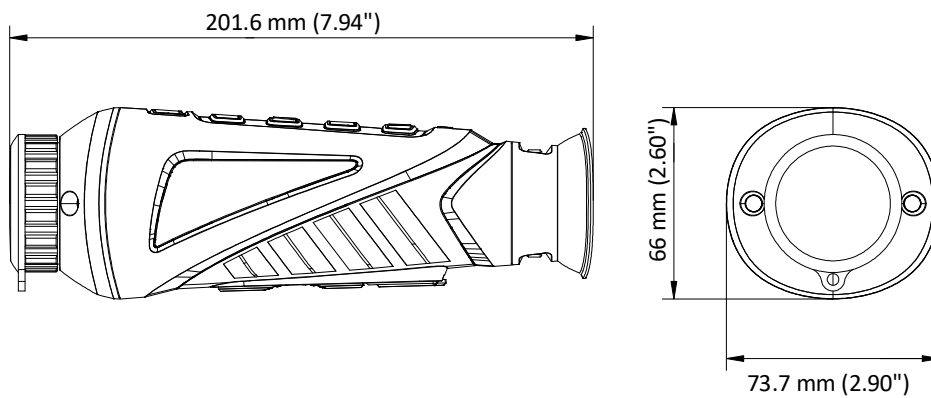

Detection Range Table

* The table is only for reference, the performance may vary from camera to camera.

Wide Range Coverage

There is range limit for detecting, recognizing, and identifying human/vehicle targets.

Detection Range (Vehicles: 1.4×4.0m)	Detection Range (Humans: 1.8×0.5m)	Recognition Range (Vehicles: 1.4×4.0m)	Recognition Range (Humans: 1.8×0.5m)	Identification Range (Vehicles: 1.4×4.0m)	Identification Range (Humans: 1.8×0.5m)
3157 m	1029 m	789 m	257 m	395 m	129 m

Available Model

DS-2TS06-35XF/W

Dimension